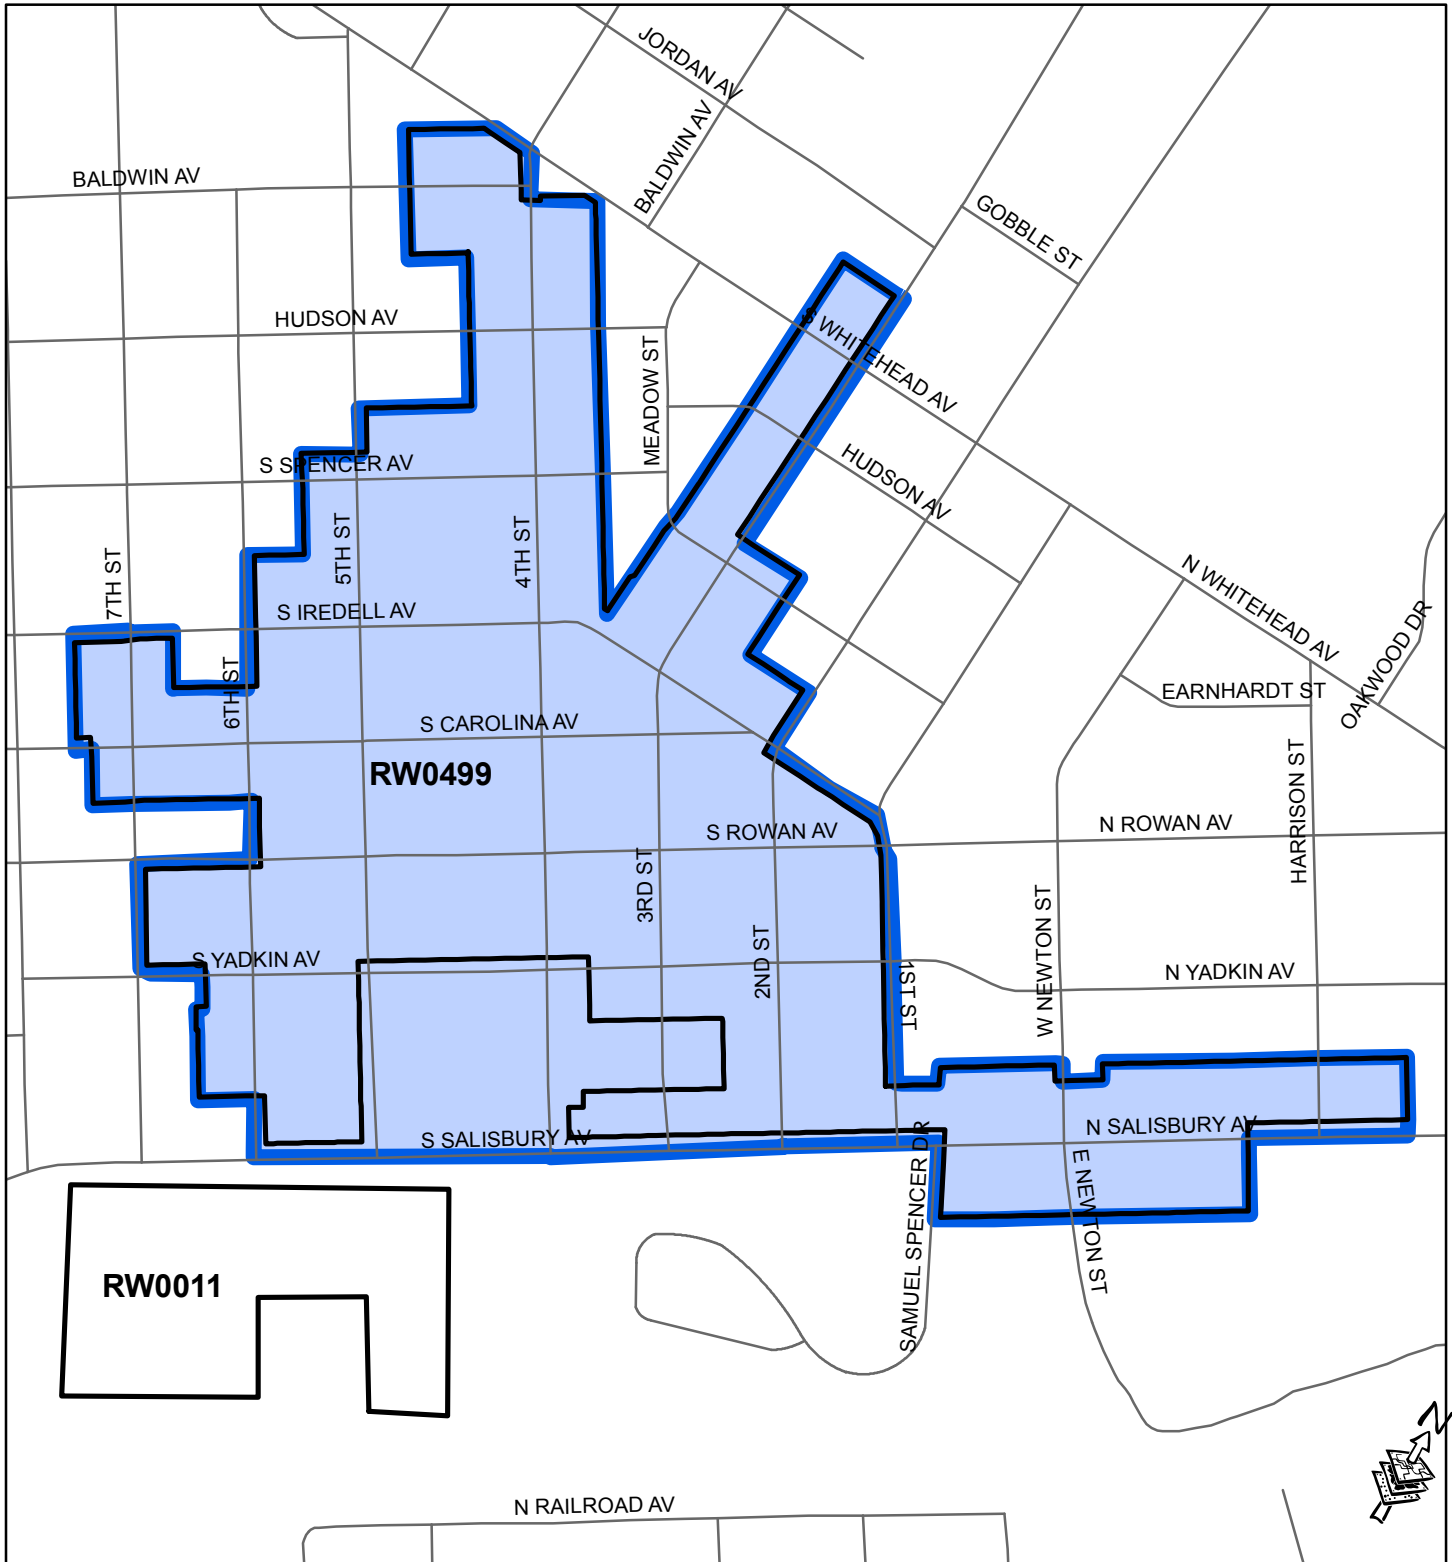

# Town of Spencer, NC Historic Districts

## Legend

-  Local Historic District
-  National Register Districts

**SPENCER**  
*North Carolina*

660

 Feet

### Map Disclaimer

The information represented on this map result from the compilation of a variety of source materials. Its intended use is as a resource for the Town of Spencer Staff, and should not be used as a legal description or document. The Town of Spencer makes no representation or warranty concerning the accuracy of said information, nor claims it as a legal cartographic resource. Parcel and deed information should be obtained from the Rowan County Register of Deeds office. Zoning, city limits, and planning boundary information questions should be addressed to the Town of Spencer Land Management Department. Path: V:\\_templates\historic\_districts\_map\_portrait.mxd Kathryn Clifton, GISP, CTT+, PLS Date Saved: Wednesday, December 9, 2015